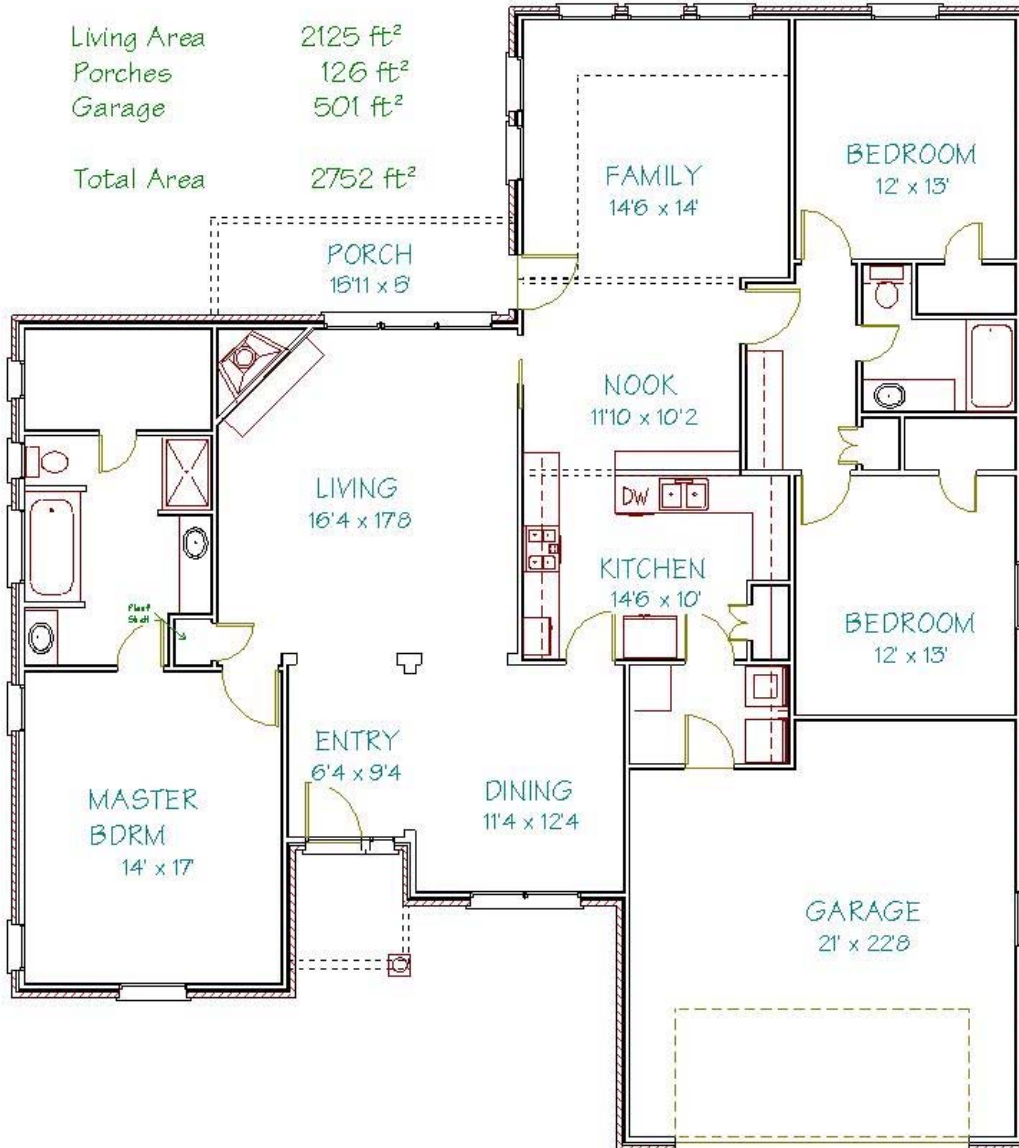

Living Area 2125 ft²
 Porches 126 ft²
 Garage 501 ft²
 Total Area 2752 ft²

File Name: 2075 Rana Broch

Layout Page: 125

101 Walnut Hill Dr.
 Flint, Texas 75762
 Office: 903/894-8400
 Fax: 903/894-6765