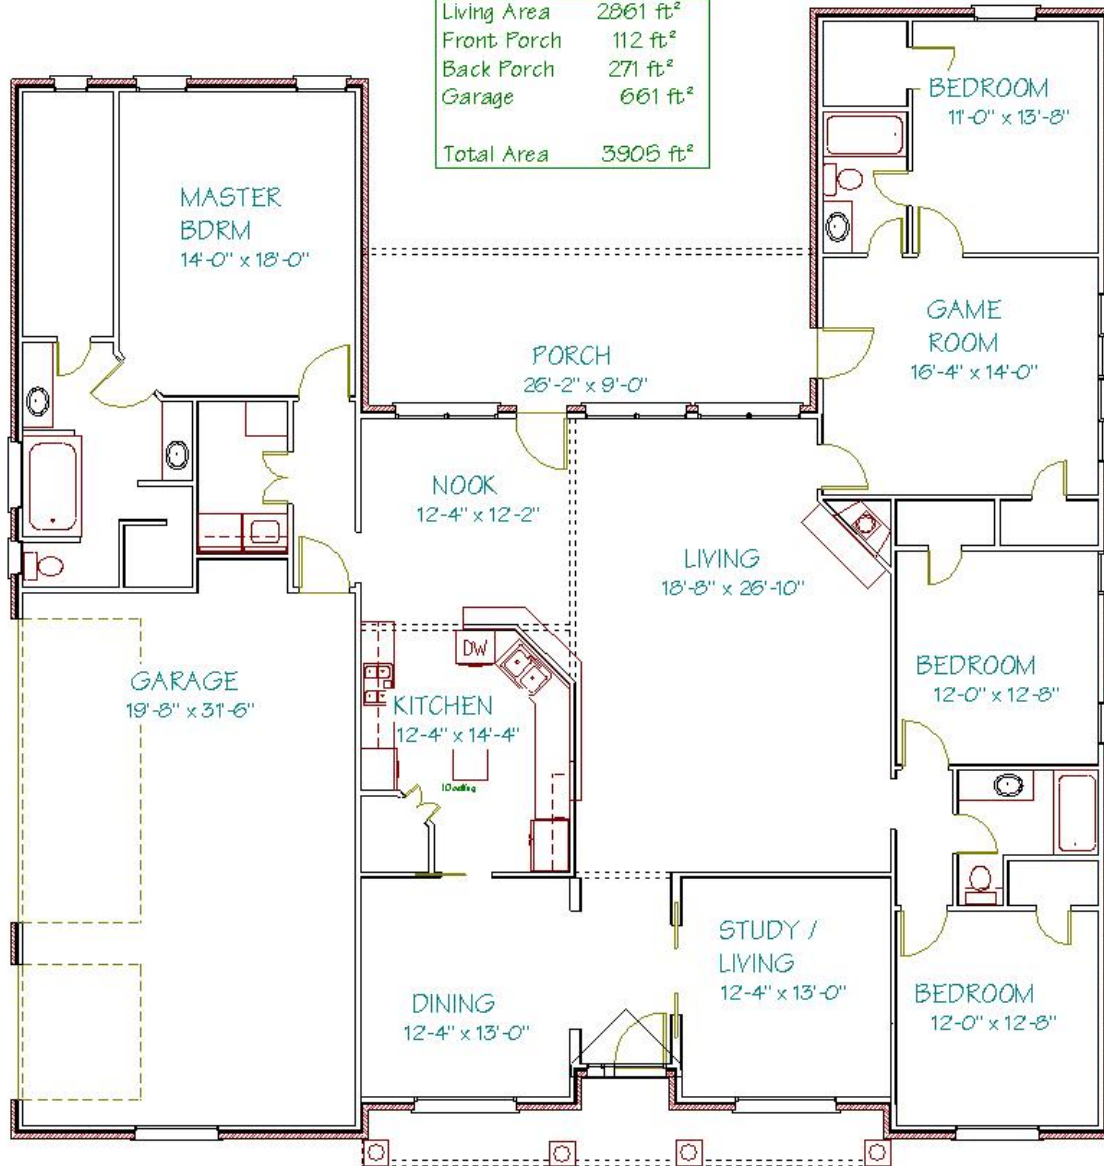

Living Area	2861 ft <sup>2</sup>
Front Porch	112 ft <sup>2</sup>
Back Porch	271 ft <sup>2</sup>
Garage	661 ft <sup>2</sup>
<b>Total Area</b>	<b>3905 ft<sup>2</sup></b>

File Name: 2110 Woodlands Broch 95