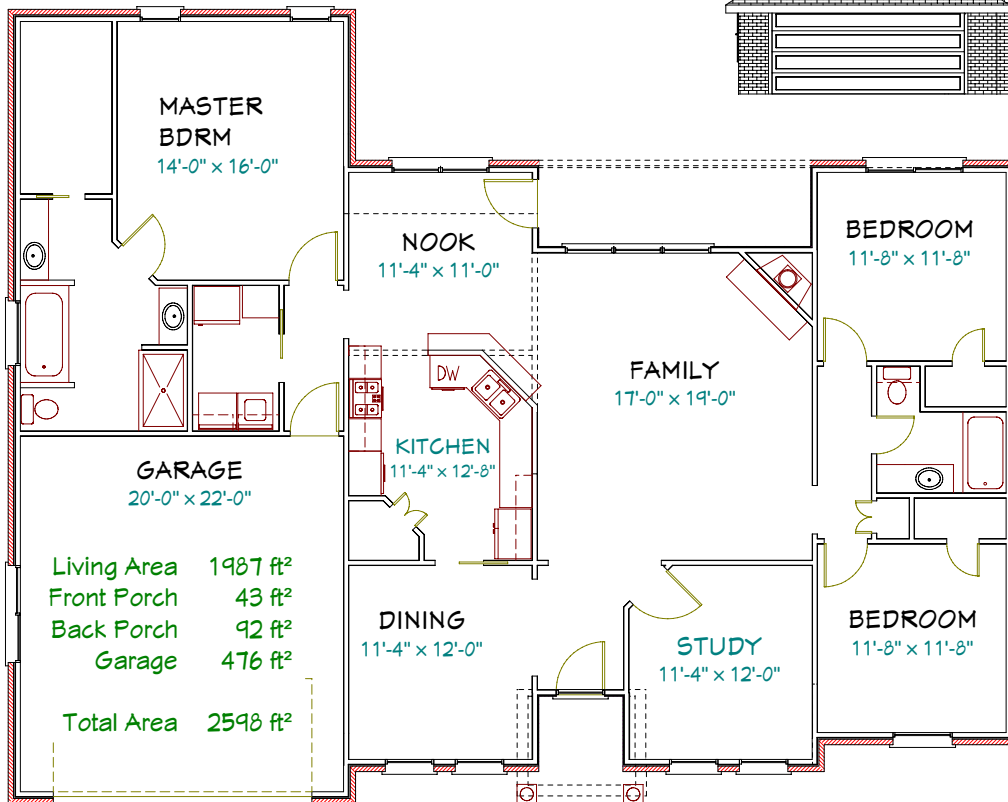

WE DON'T JUST SELL HOUSES
WE BUILD HOMES

3004 Yasmeen Circle
Flint, Texas
\$179,900

Directions (from the Mall in Tyler):
From Loop 323 go south on Broadway
(69) 7.2 miles to Walnut Hill Drive,
right, left into Oasis South then bear
right, left onto Yasmeen Circle.