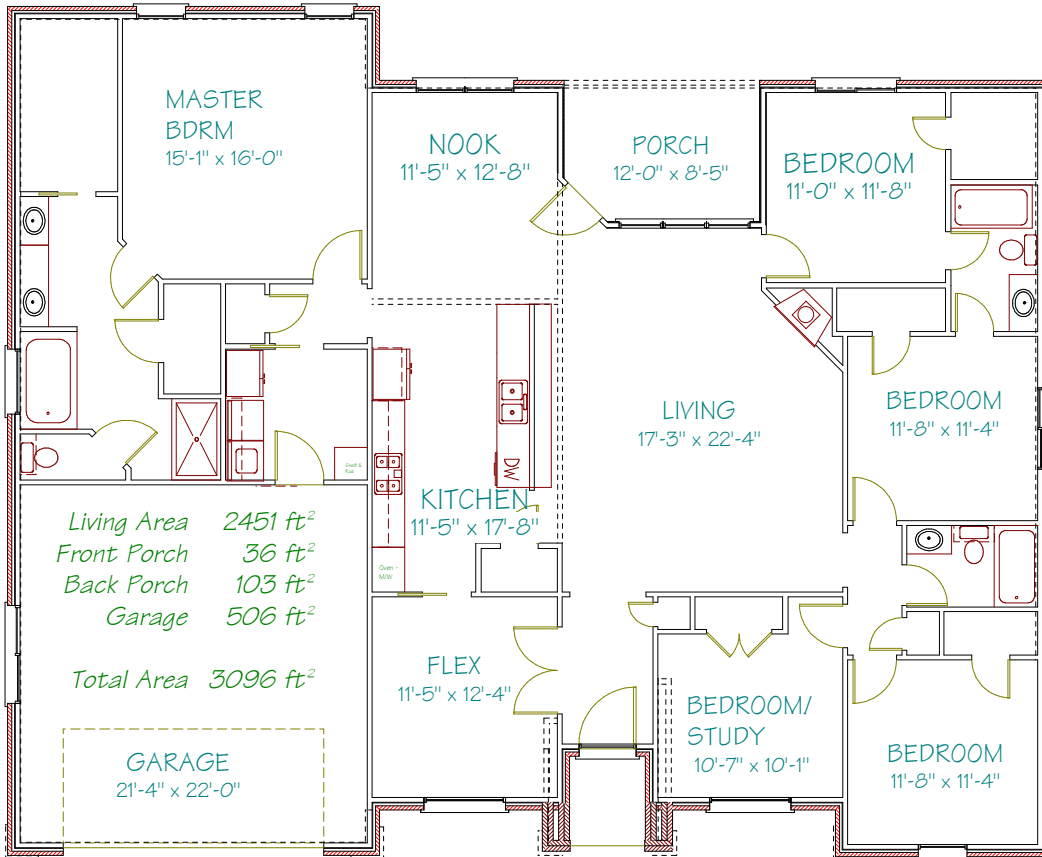

WE DON'T JUST SELL HOUSES
WE BUILD HOMES

3033 Yasmeen Circle
Flint, Texas
\$219,900

Directions (from the Mall in Tyler):
From Loop 323 go south on Broadway (69) 7.2 miles to Walnut Hill Drive, right, left into Oasis South then bear right, left onto Yasmeen Circle.