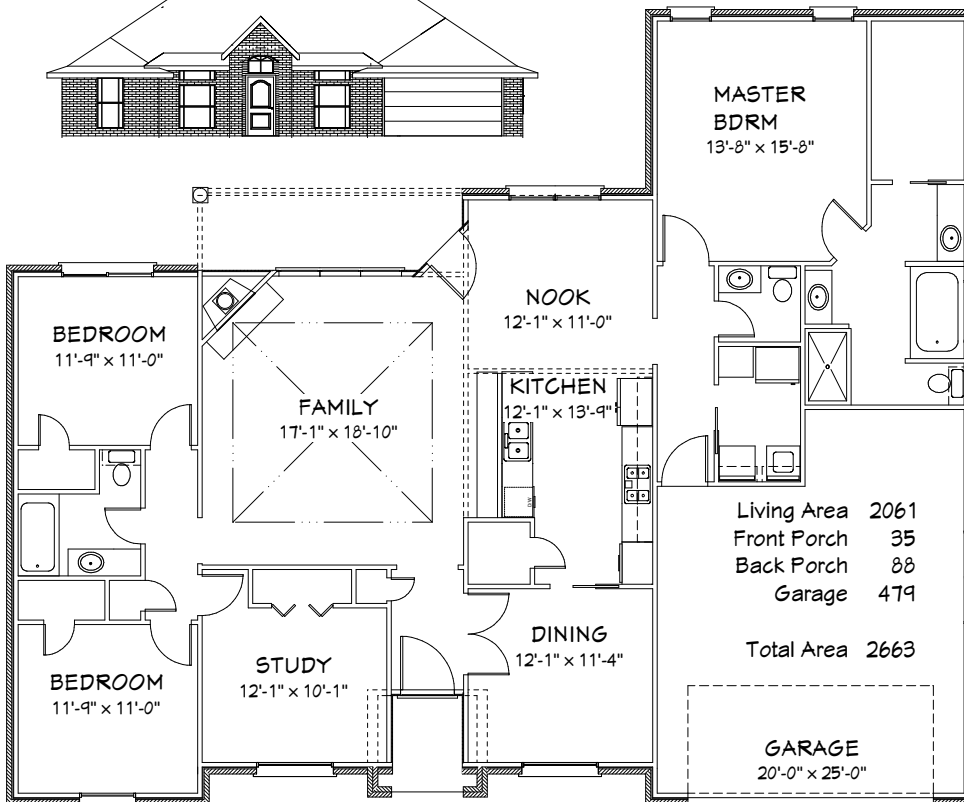

WE DON'T JUST SELL HOUSES
WE BUILD HOMES

3036 Yasmee Circle
Flint, Texas
\$189,900

Directions (from the Mall in Tyler): From Loop 323 go south on Broadway (69) 7.2 miles to Walnut Hill Drive, right, left into Oasis South then bear right, left onto Yasmee Circle.