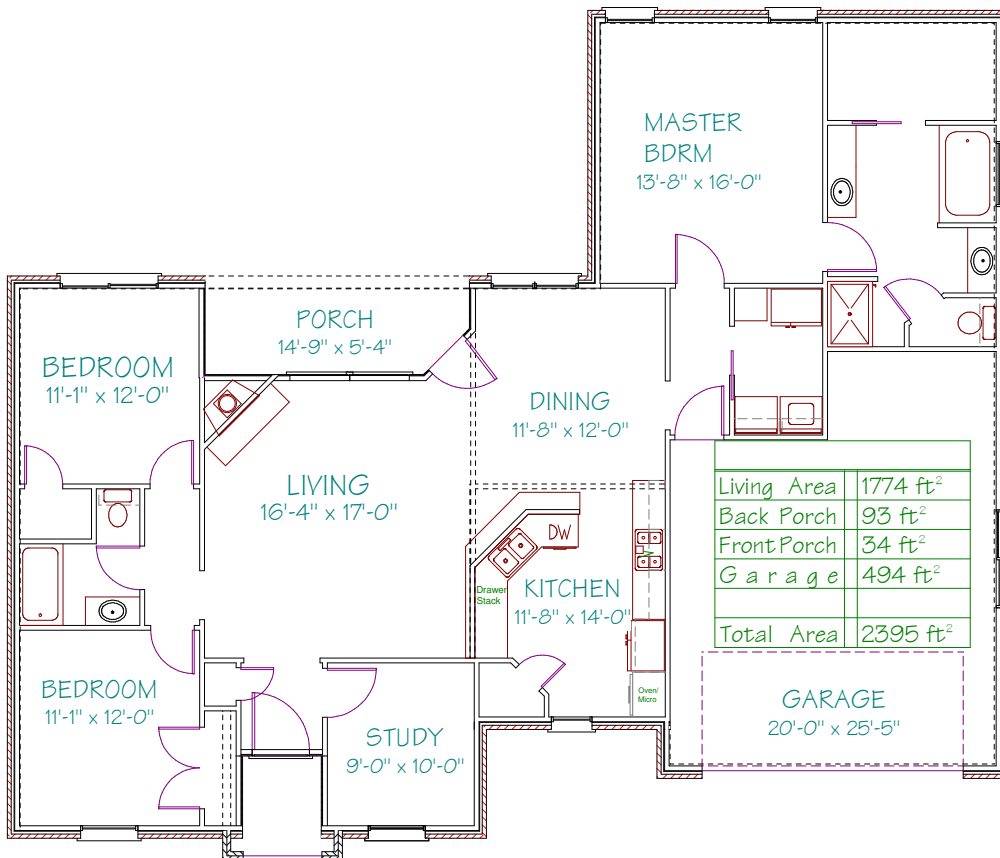

WE DON'T JUST SELL HOUSES
WE BUILD HOMES

3040 Yasmeen Circle
Flint, Texas

Directions (from the Mall in Tyler):
From Loop 323 go south on Broadway
(69) 7.2 miles to Walnut Hill Drive,
right, left into Oasis South then bear
right, left onto Yasmeen Circle.