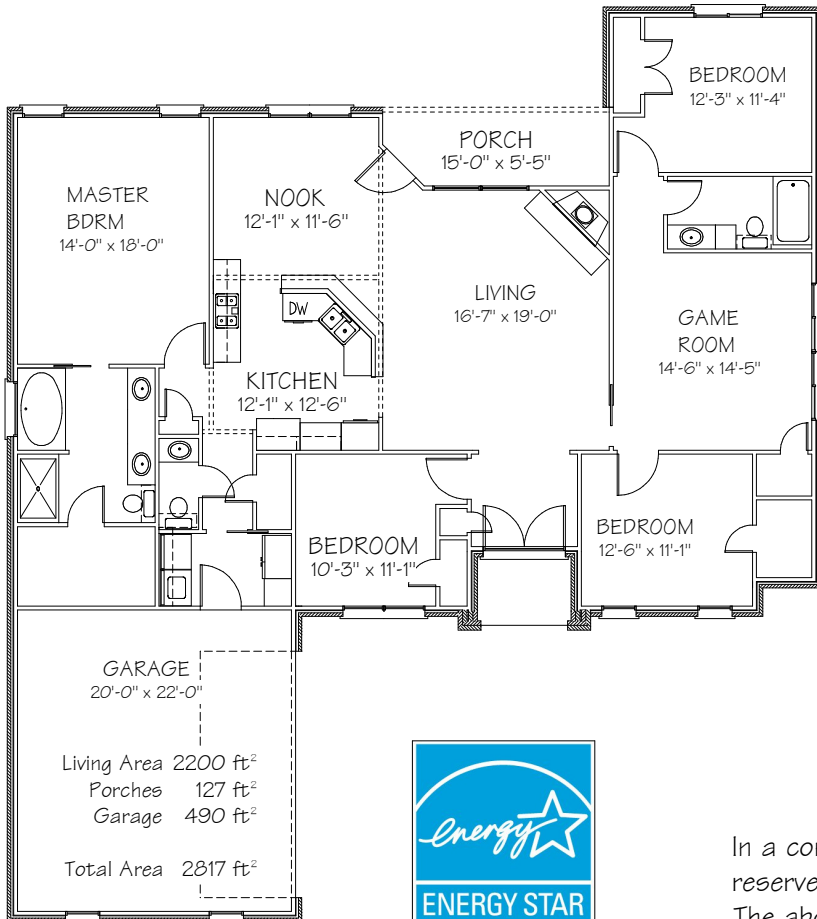

WE DON'T JUST SELL HOUSES  
WE BUILD HOMES

3068 Yasmeen Circle  
Flint, Texas  
\$199,900

Directions (from the Mall in Tyler):  
From Loop 323 go south on Broadway  
(69) 7.2 miles to Walnut Hill Drive,  
right, left into Oasis South then bear  
right, left onto Yasmeen Circle.