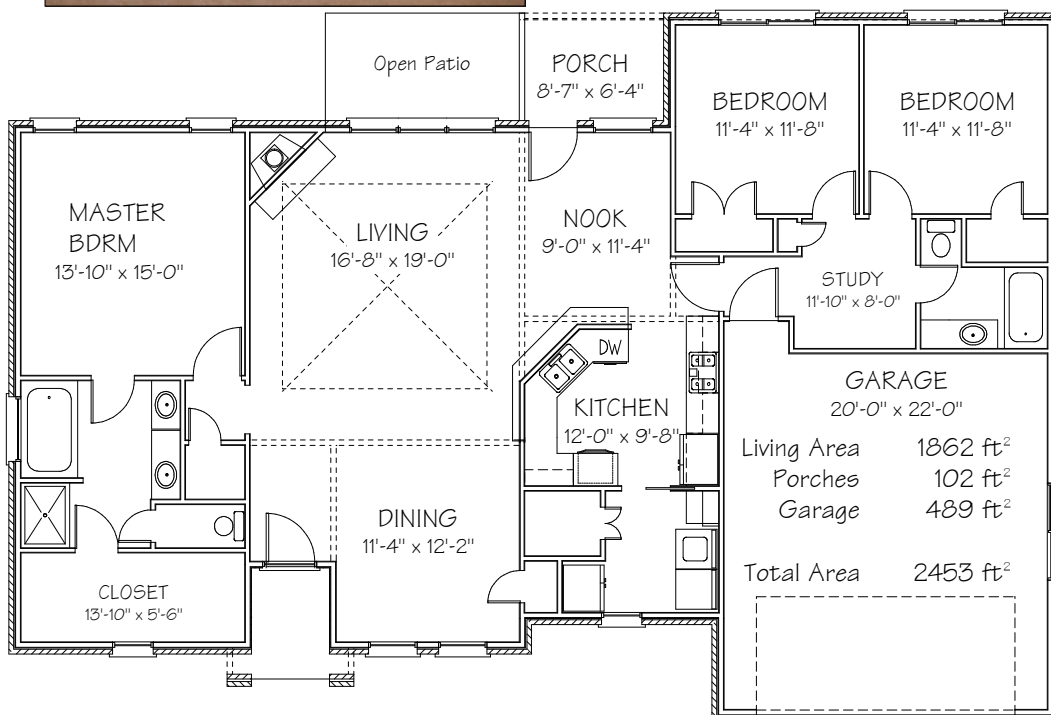

WE DON'T JUST SELL HOUSES
WE BUILD HOMES

3080 Yasmeen Circle
Flint, Texas
\$169,900

Directions (from the Mall in Tyler):
From Loop 323 go south on Broadway
(69) 7.2 miles to Walnut Hill Drive,
right, left into Oasis South then bear
right, left onto Yasmeen Circle.