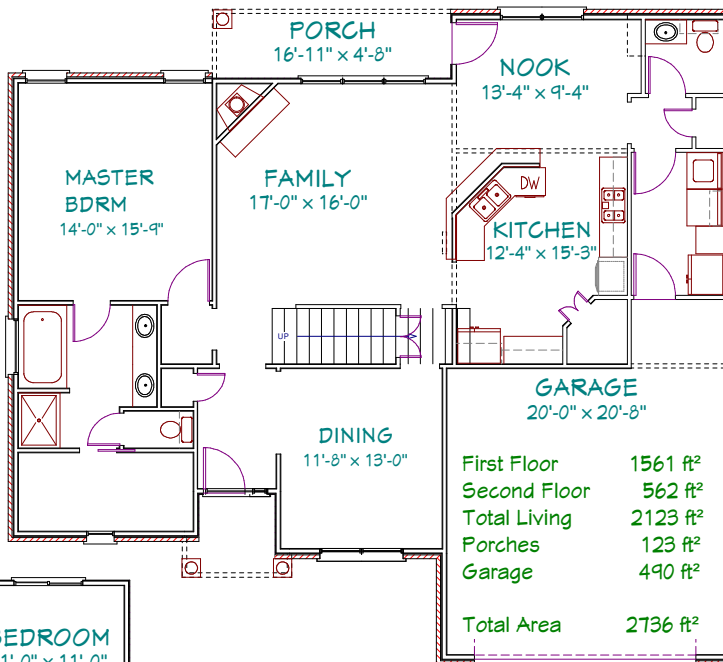

WE DON'T JUST SELL
HOUSES
WE BUILD HOMES

GREENWOOD VILLAGE

3106 Spruce Place
Tyler, Texas
\$205,800

Directions: From Loop 323 go south on 110 to Shiloh right, quick left onto Rhones Quarter Rd., Left into Greenwood Village.