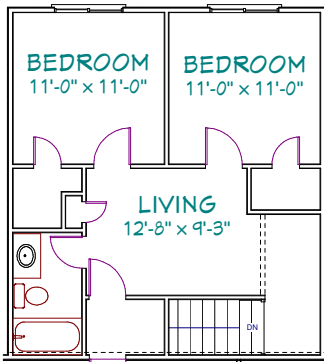

WE DON'T JUST SELL
HOUSES
WE BUILD HOMES

GREENWOOD VILLAGE

3106 Spruce Place
Tyler, Texas
\$205,800

Directions: From Loop 323 go south on 110 to Shiloh right, quick left onto Rhones Quarter Rd., Left into Greenwood Village.