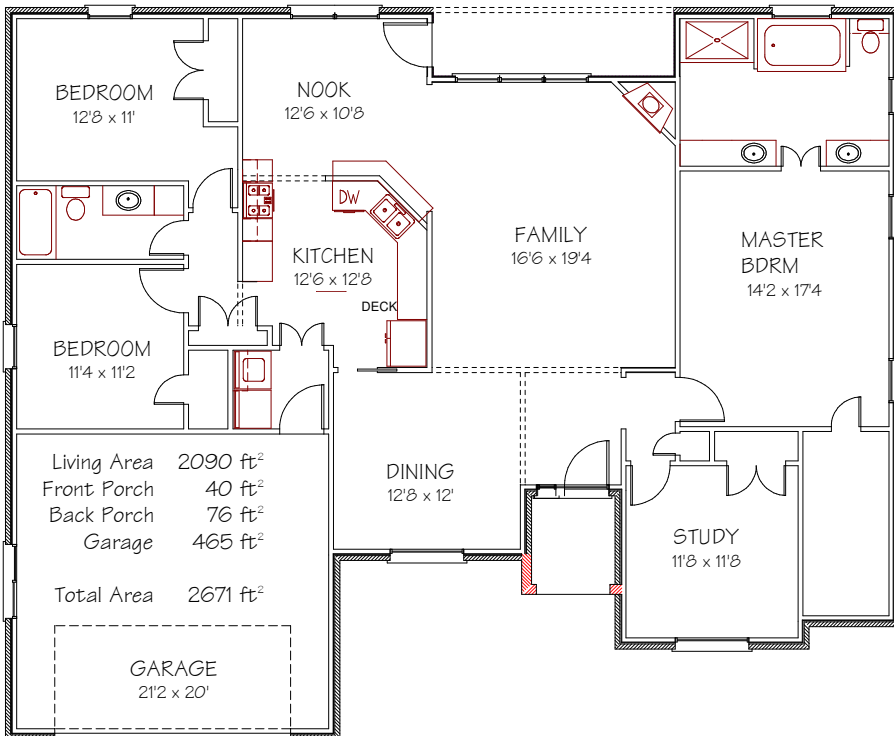

WE DON'T JUST SELL  
HOUSES  
WE BUILD HOMES

3114 Spruce Place  
Tyler, Texas

Directions: From Loop 323 go south on 110 to Shiloh right, quick left onto Rhones Quarter Rd., Left into Greenwood Village.

101 Walnut Hill Dr.  
Flint, Texas 75762  
903/894-8400  
Fax 903/894-6765  
Cell 903/530-6464  
[www.pyramidhomes.com](http://www.pyramidhomes.com)