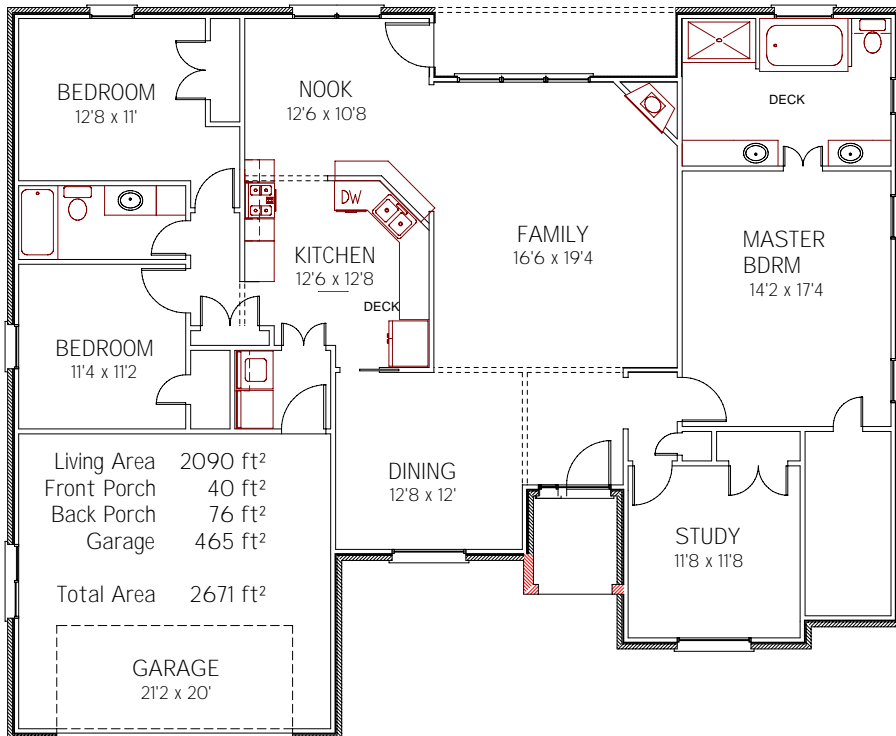

WE DON'T JUST SELL HOUSES
WE BUILD HOMES

3114 Spruce Place
Tyler, Texas
\$193,700

Directions: From Loop 323 go south on 110 to Shiloh right, quick left onto Rhones Quarter Rd., Left into Greenwood Village.