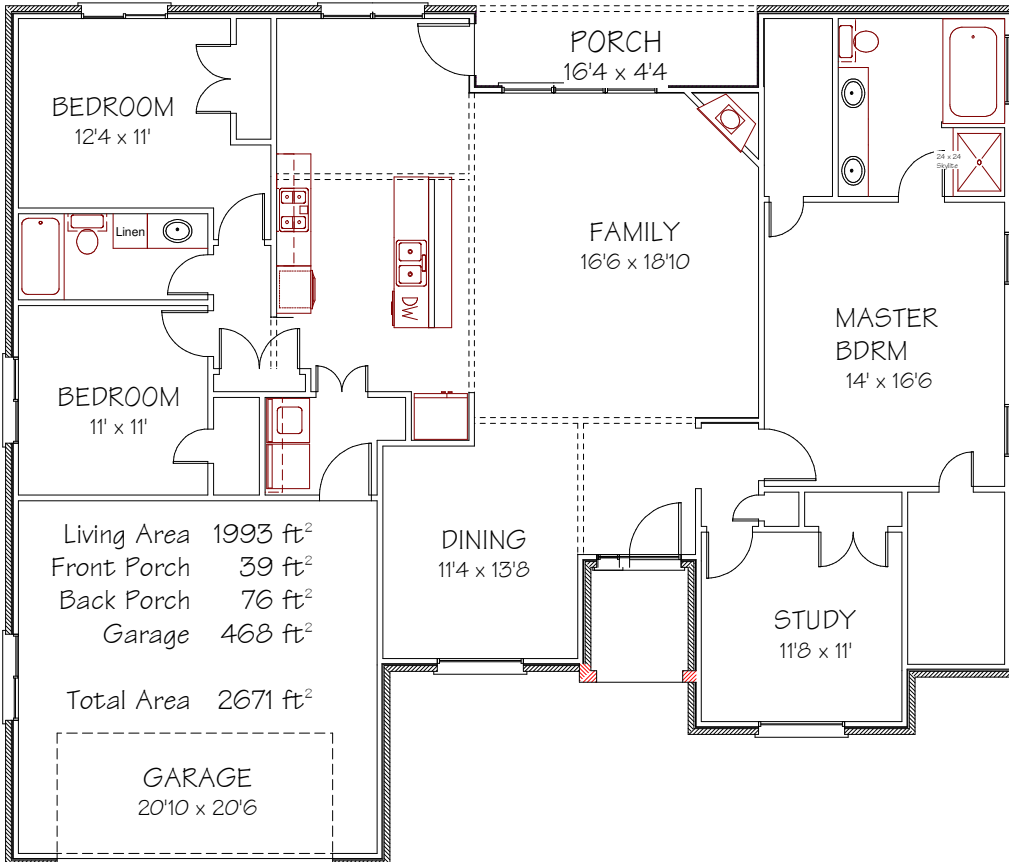

WE DON'T JUST SELL
HOUSES
WE BUILD HOMES

5814 Bostick Dr.
Tyler, Texas

Directions: From Loop 323 go south on 110 to Shiloh right, quick left onto Rhones Quarter Rd., Left into Greenwood Village.

101 Walnut Hill Dr.
Flint, Texas 75762
903/894-8400
Fax 903/894-6765
Cell 903/530-6464
www.pyramidhomes.com