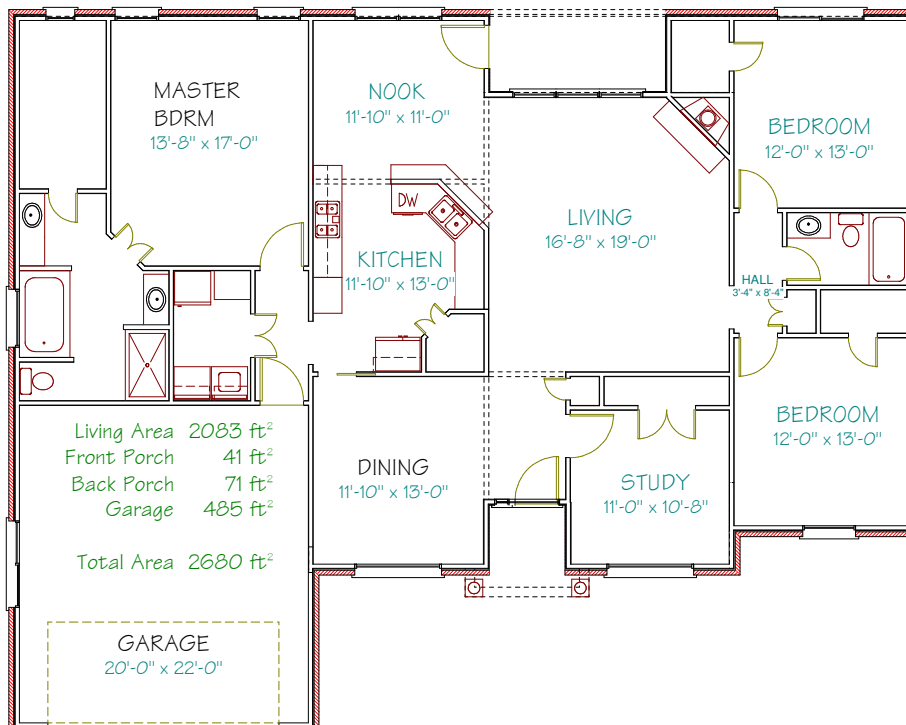

WE DON'T JUST SELL HOUSES
WE BUILD HOMES

2048 Yasmeen Circle
Flint, Texas

Directions (from the Mall in Tyler): From Loop 323 go south on Broadway (69) 7.2 miles to Walnut Hill Drive, right, left into Oasis South then bear right, left onto Yasmeen Circle.