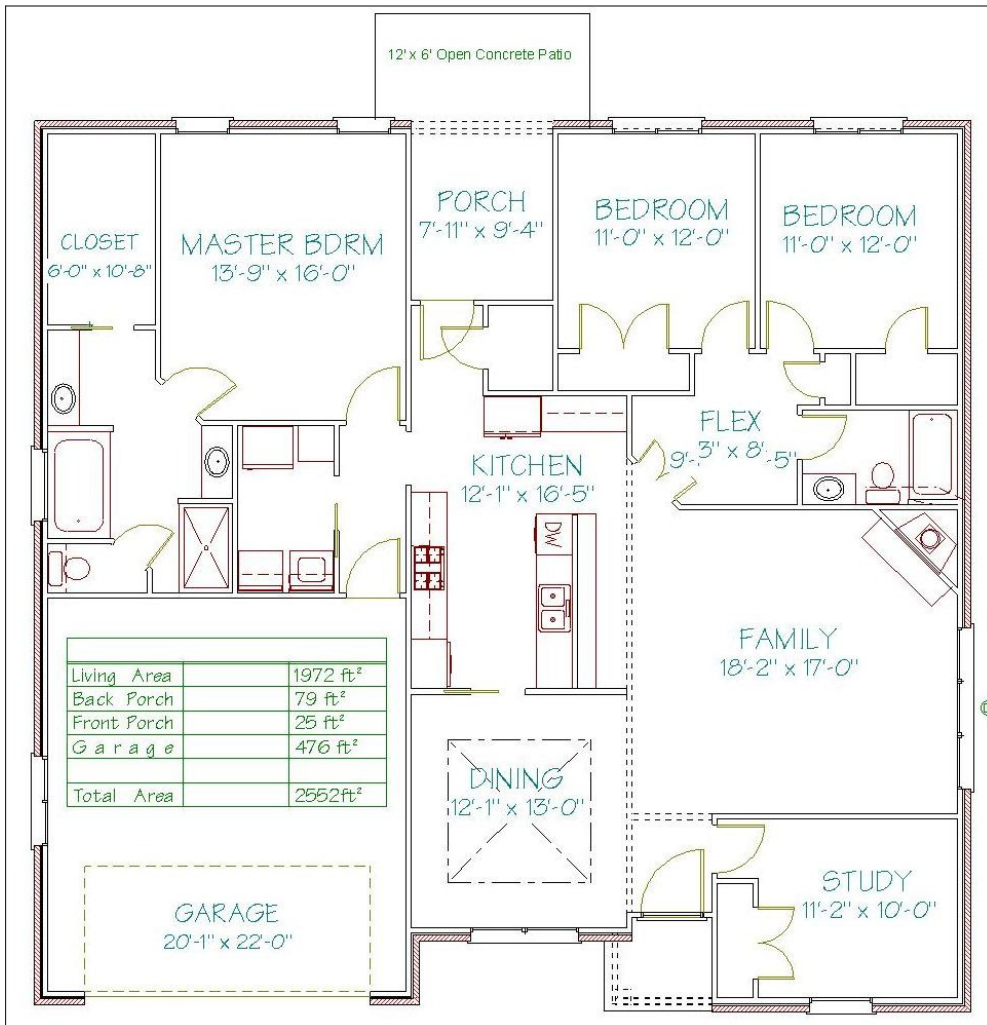

# GREENWOOD VILLAGE

3110 Spruce Place  
Tyler, Texas  
\$196,900

Directions: From Loop 323 go south on 110 to Shiloh right, quick left onto Rhones Quarter Rd., Left into Greenwood Village.

101 Walnut Hill Dr.  
Flint, Texas 75762  
903/530-6464