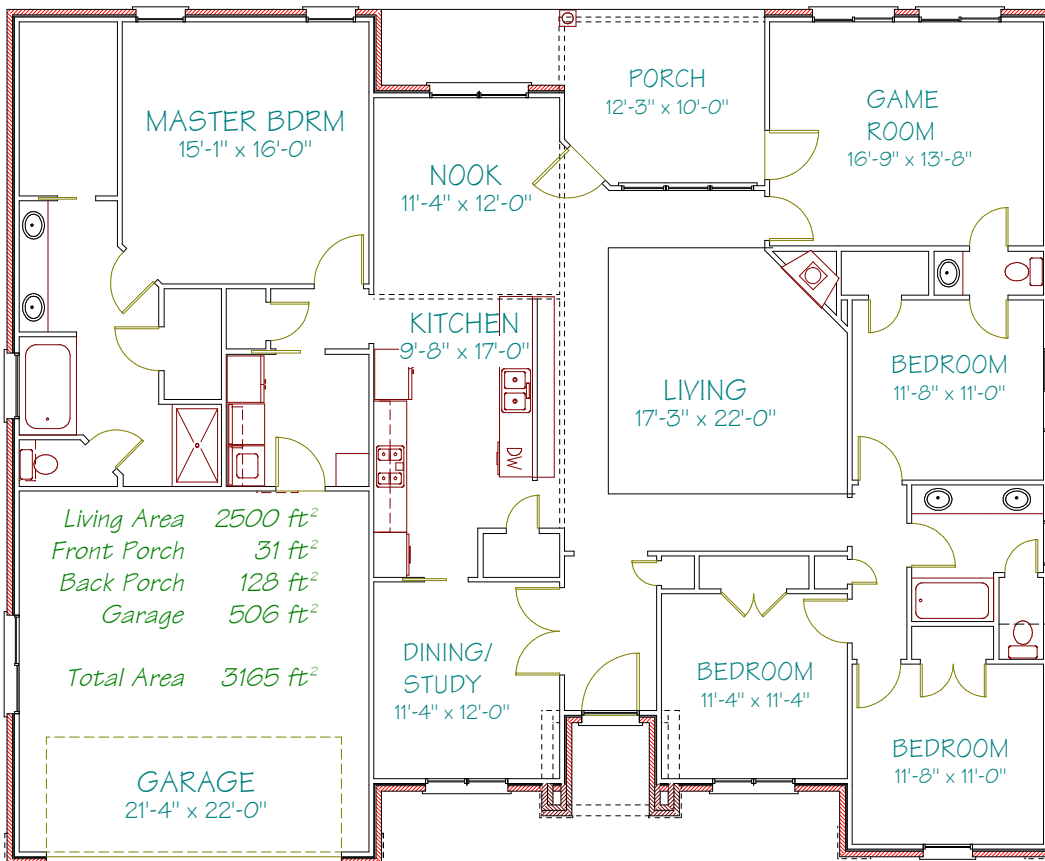

WE DON'T JUST SELL HOUSES
WE BUILD HOMES

3045 Yasmeen Circle
Flint, Texas
\$219,900

Directions (from the Mall in Tyler):
From Loop 323 go south on Broadway
(69) 7.2 miles to Walnut Hill Drive,
right, left into Oasis South then bear
right, left onto Yasmeen Circle.