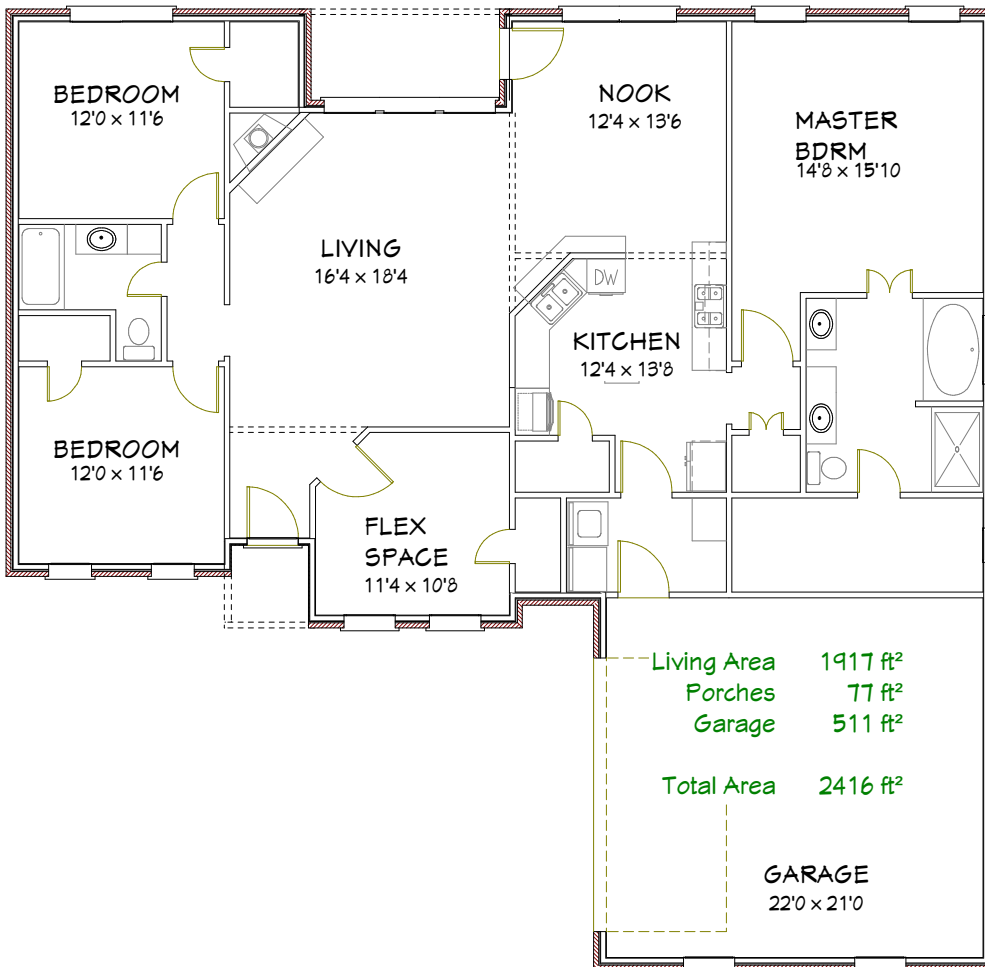

WE DON'T JUST SELL HOUSES  
WE BUILD HOMES

2056 Yasmeen Circle  
Flint, Texas

Directions (from the Mall in Tyler): From Loop 323 go south on Broadway (69) 7.2 miles to Walnut Hill Drive, right, left into Oasis South then bear right, left onto Yasmeen Circle.