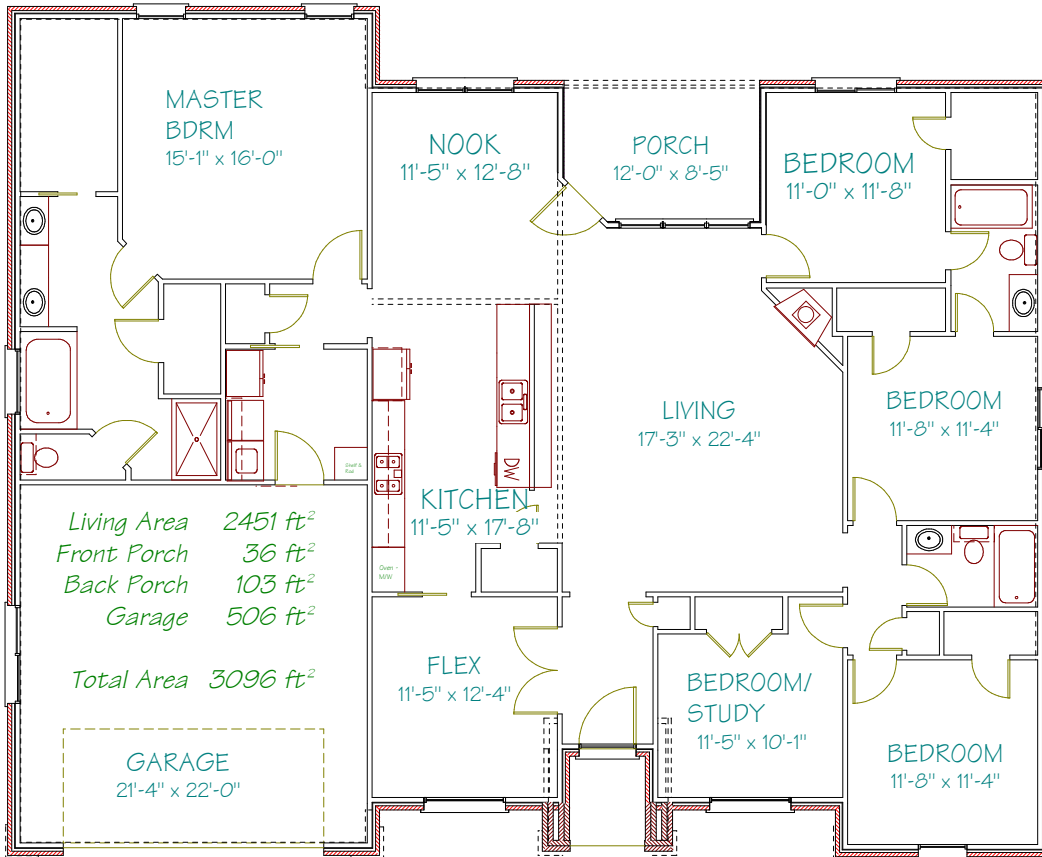

WE DON'T JUST SELL HOUSES
WE BUILD HOMES

3033 Yasmeen Circle
Flint, Texas

Directions (from the Mall in Tyler):
From Loop 323 go south on Broadway (69) 7.2 miles to Walnut Hill Drive, right, left into Oasis South then bear right, left onto Yasmeen Circle.