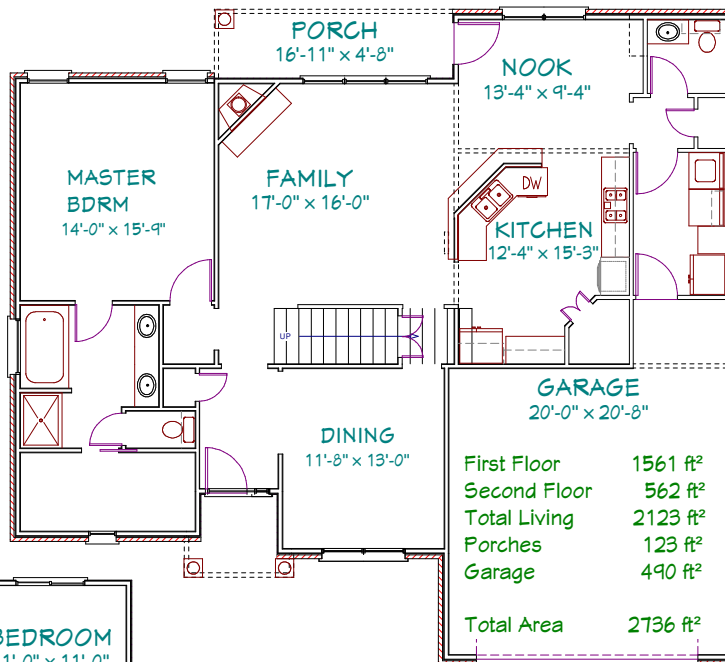

WE DON'T JUST SELL
HOUSES
WE BUILD HOMES

GREENWOOD VILLAGE

3106 Spruce Place
Tyler, Texas

Directions: From Loop 323 go south on 110 to Shiloh right, quick left onto Rhones Quarter Rd., Left into Greenwood Village.