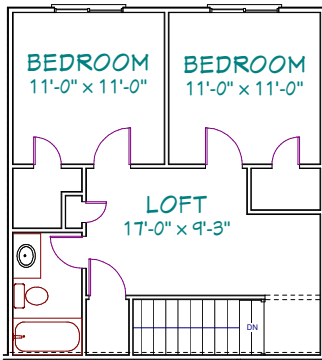

WE DON'T JUST SELL
HOUSES
WE BUILD HOMES

GREENWOOD VILLAGE

3106 Spruce Place
Tyler, Texas

Directions: From Loop 323 go south on 110 to Shiloh right, quick left onto Rhones Quarter Rd., Left into Greenwood Village.