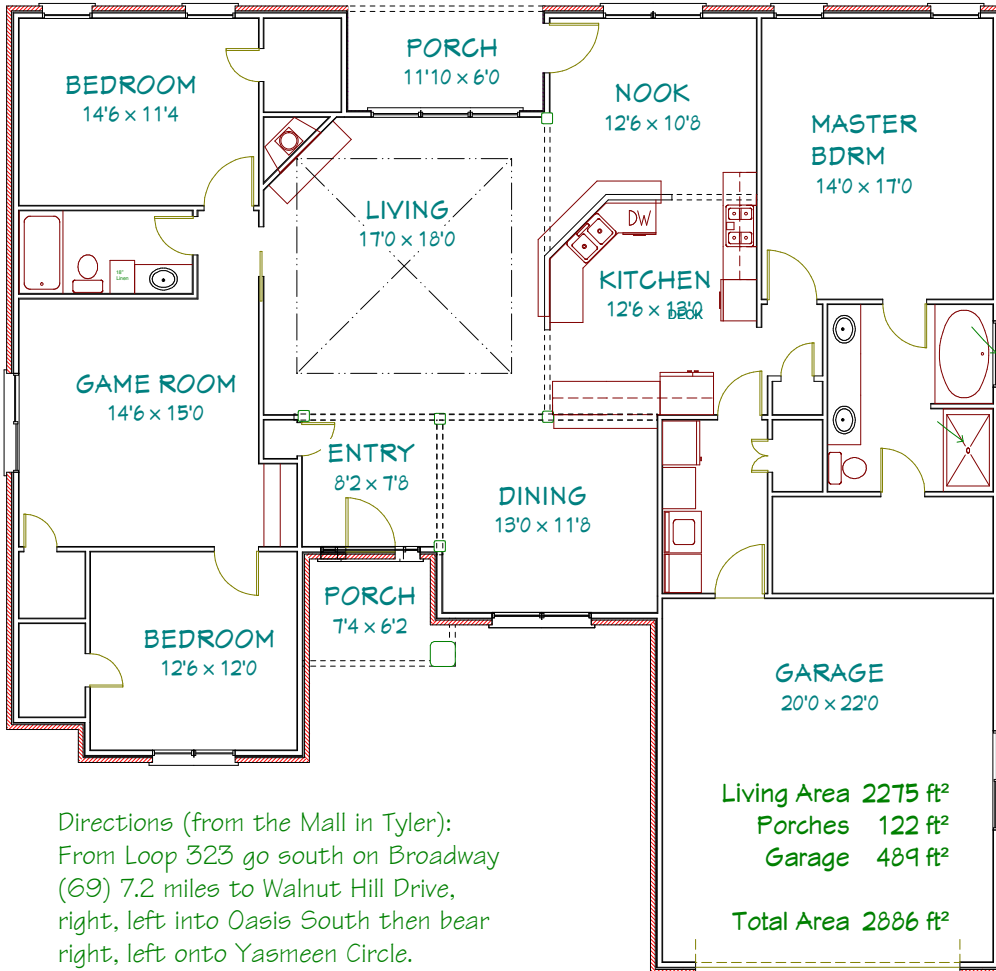

WE DON'T JUST SELL HOUSES
WE BUILD HOMES

2061 Yasmeen Circle
Flint, Texas

Directions (from the Mall in Tyler):
From Loop 323 go south on Broadway
(69) 7.2 miles to Walnut Hill Drive,
right, left into Oasis South then bear
right, left onto Yasmeen Circle.