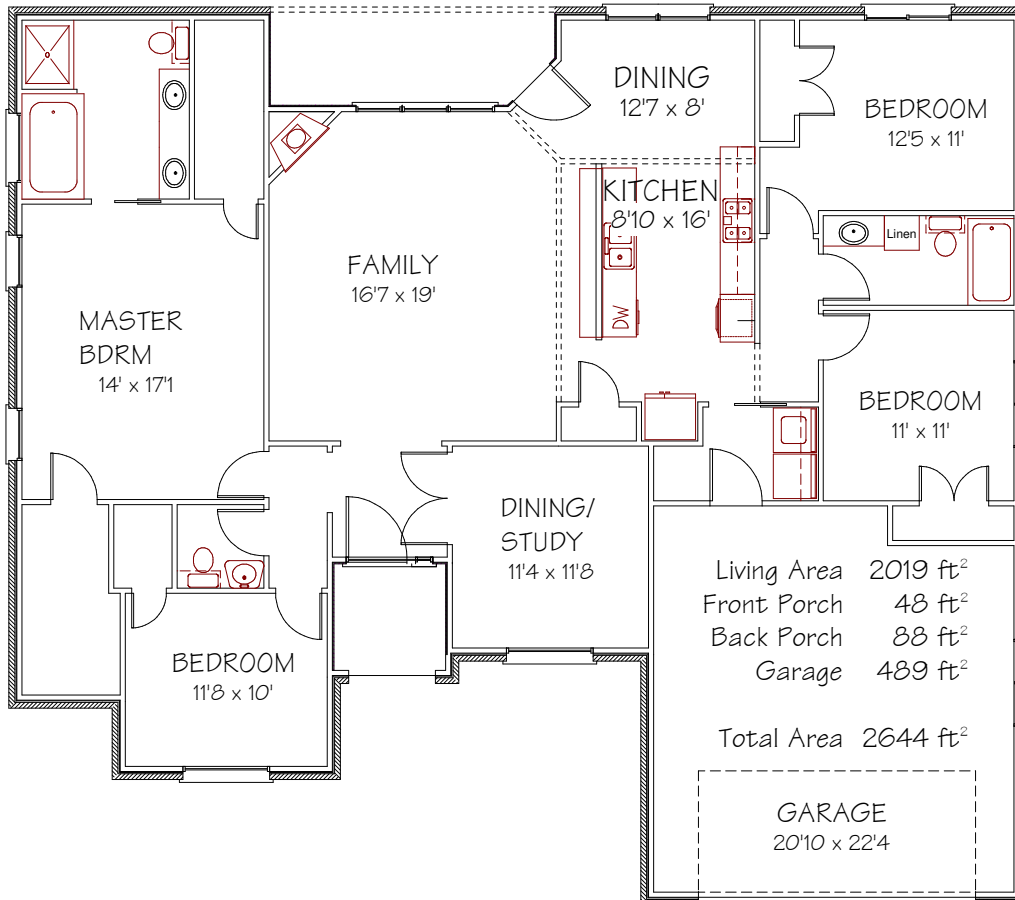

WE DON'T JUST SELL HOUSES  
WE BUILD HOMES

3044 Yasmeen Circle  
Flint, Texas

Directions (from the Mall in Tyler):  
From Loop 323 go south on Broadway (69) 7.2 miles to Walnut Hill Drive, right, left into Oasis South then bear right, left onto Yasmeen Circle.