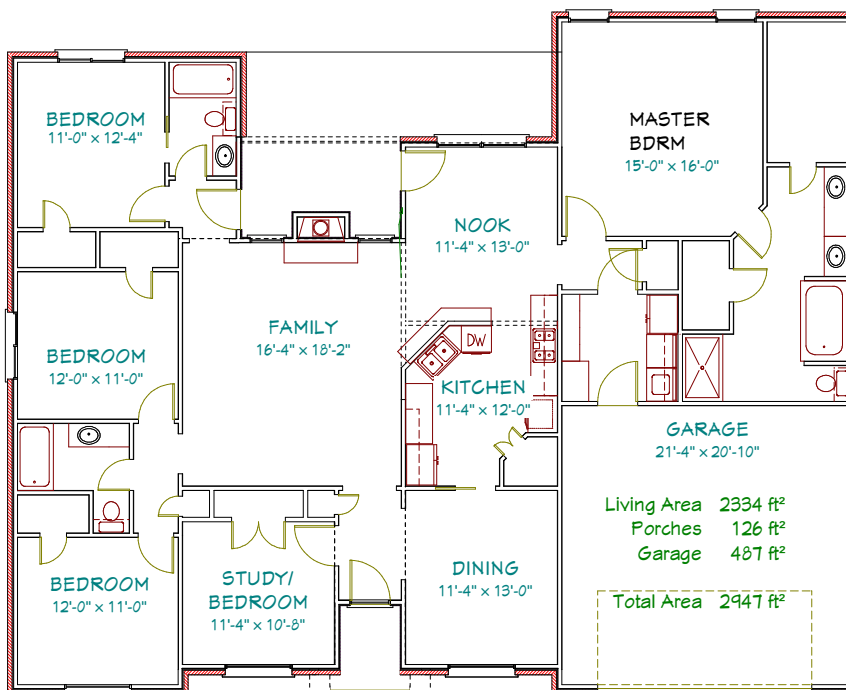

WE DON'T JUST SELL
HOUSES
WE BUILD HOMES

2045 Yasmeen Circle
Flint, Texas

Directions (from the Mall in Tyler): From Loop 323 go south on Broadway (69) 7.2 miles to Walnut Hill Drive, right, left into Oasis South then bear right, left onto Yasmeen Circle.