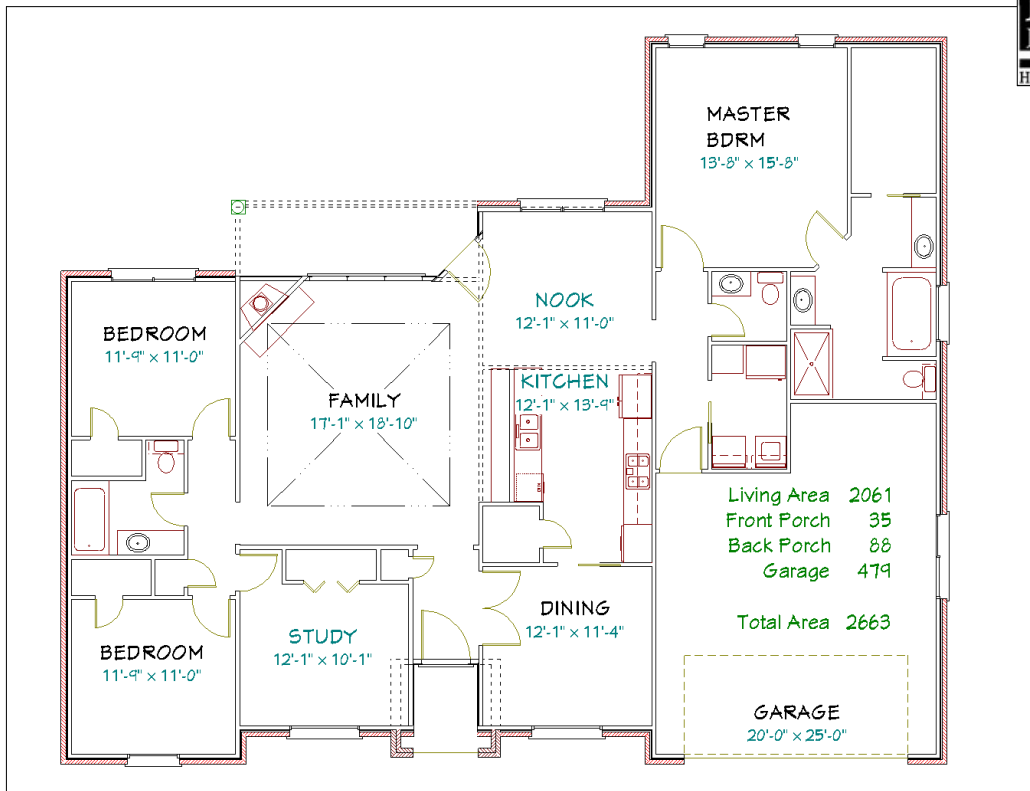

WE DON'T JUST SELL HOUSES
WE BUILD HOMES

3012 Yasmeen Circle
Flint, Texas

Directions (from the Mall in Tyler):
From Loop 323 go south on Broadway
(69) 7.2 miles to Walnut Hill Drive,
right, left into Oasis South then bear
right, left onto Yasmeen Circle.