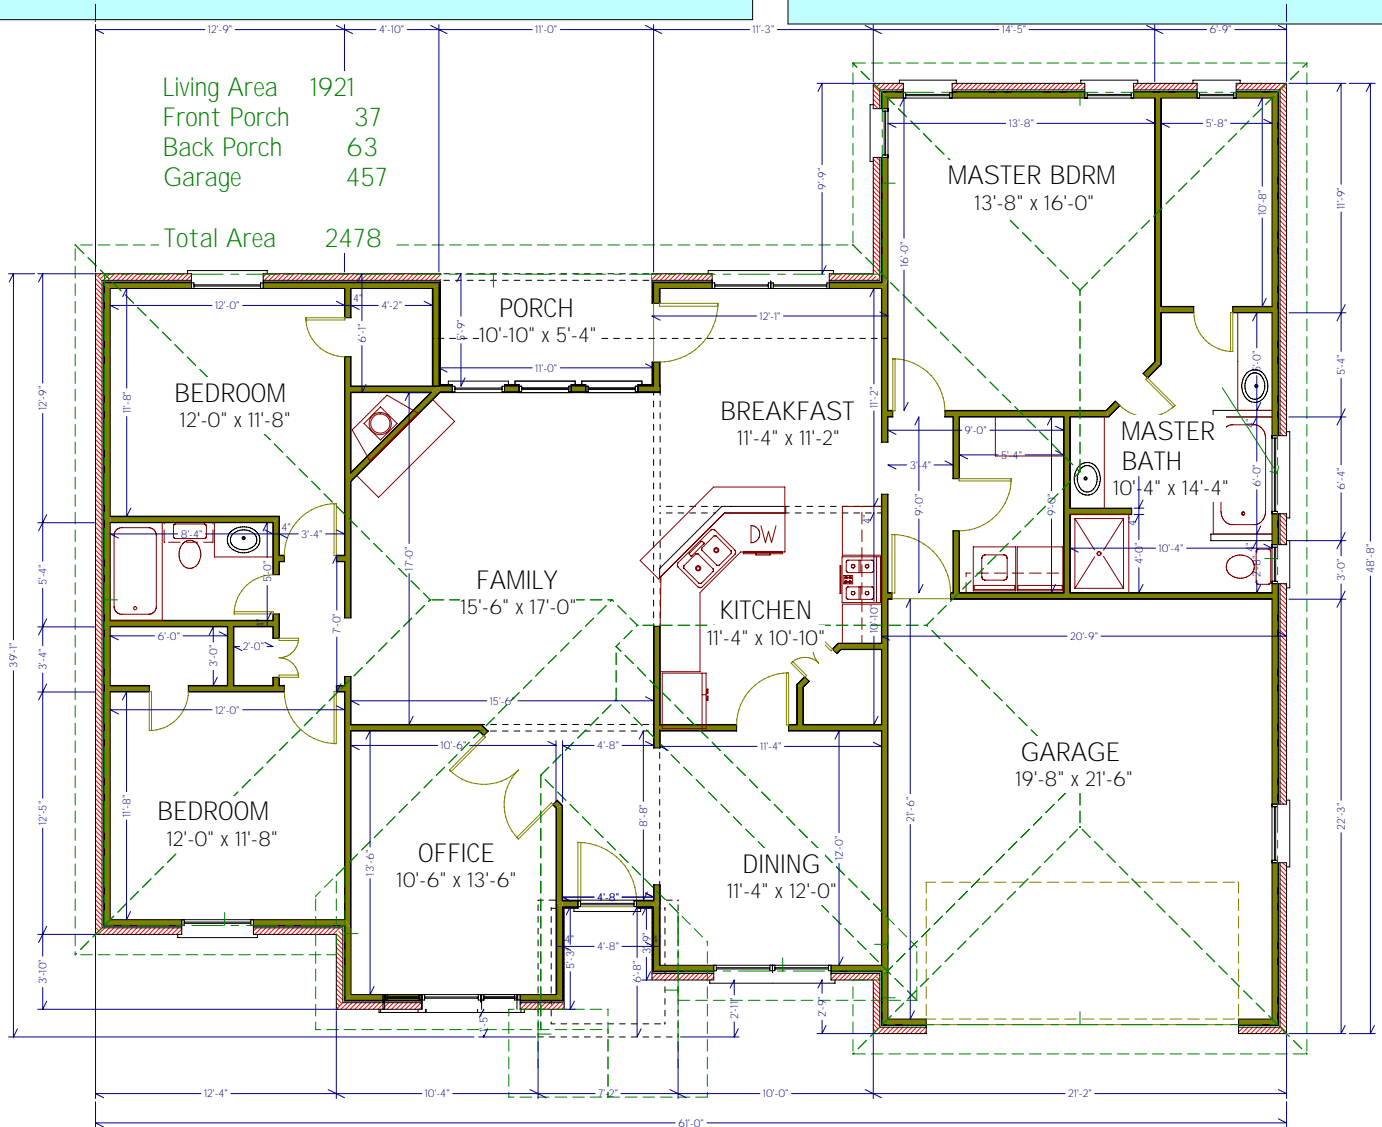

Living Area 1921  
 Front Porch 37  
 Back Porch 63  
 Garage 457

Total Area 2478

File Name: 1889 PHD

Layout Page: 921

101 Walnut Hill Dr.  
 Flint, Texas 75762  
 Office: 903/894-8400  
 Fax: 903/894-6765