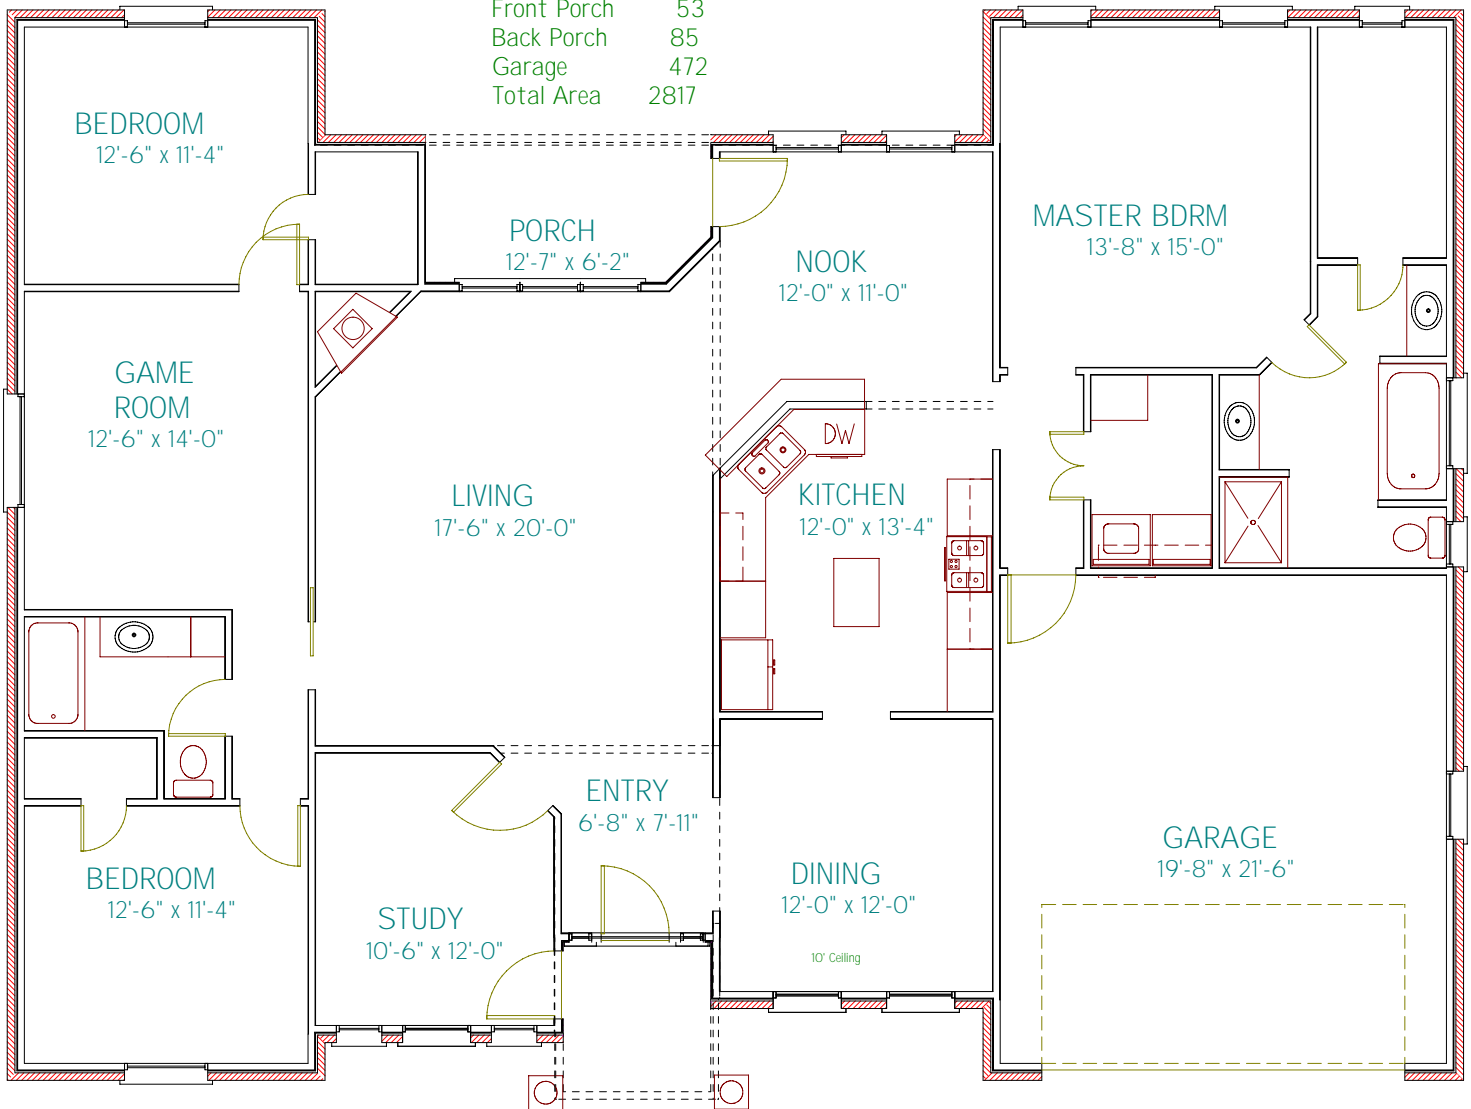

Living Area 2232  
 Front Porch 53  
 Back Porch 85  
 Garage 472  
 Total Area 2817

File Name: 2059 Rana

Layout Page: 232

101 Walnut Hill Dr.  
 Flint, Texas 75762  
 Office: 903/894-8400  
 Fax: 903/894-6765