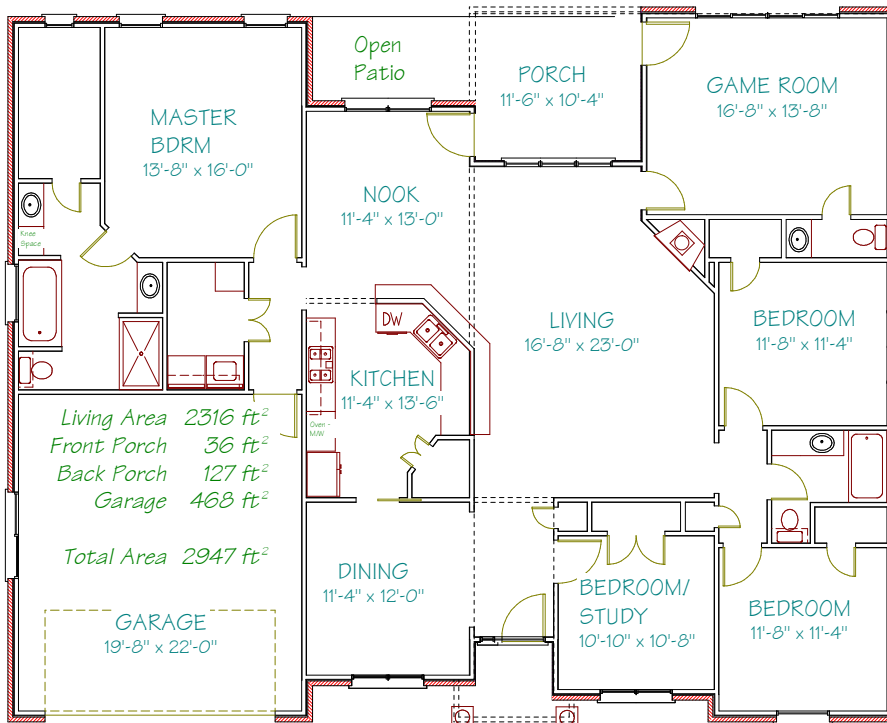

WE DON'T JUST SELL HOUSES
WE BUILD HOMES

GREENWOOD VILLAGE

3118 Oak Bend Dr.
Tyler, Texas

Directions: From Loop 323 go south on 110 to Shiloh right, quick left onto Rhones Quarter Rd., Left into Greenwood Village.