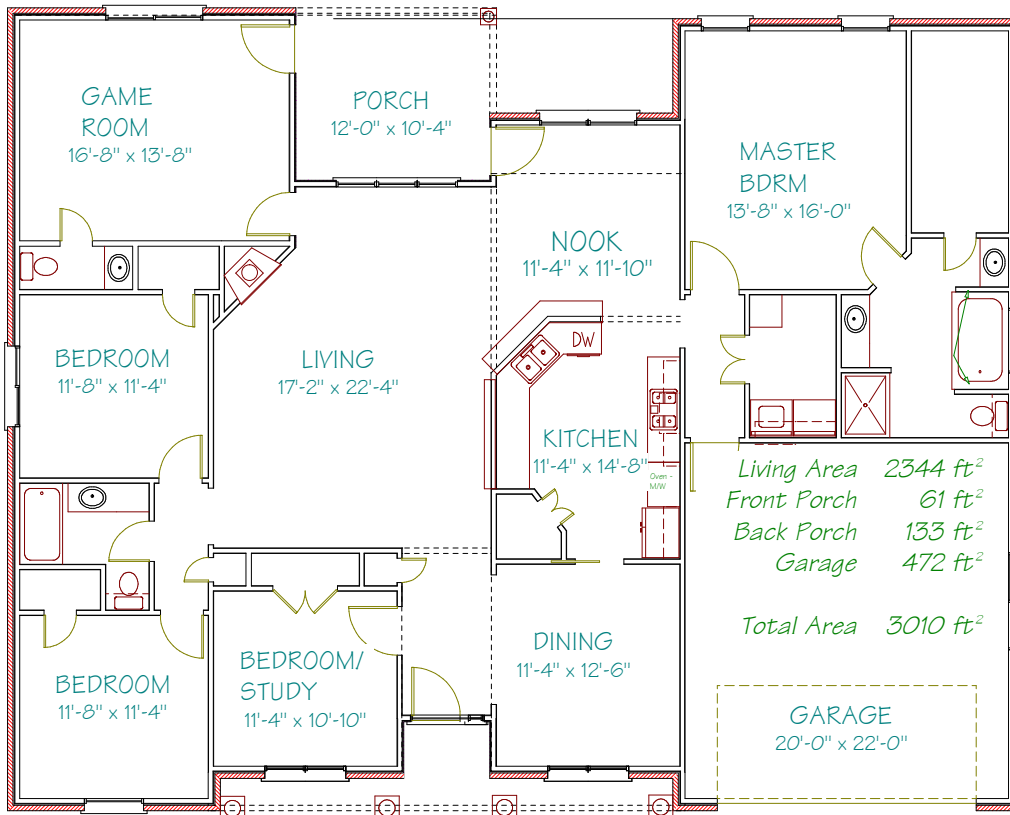

WE DON'T JUST SELL HOUSES
WE BUILD HOMES

2069 Yasmeen Circle
Flint, Texas

Directions (from the Mall in Tyler):
From Loop 323 go south on Broadway
(69) 7.2 miles to Walnut Hill Drive,
right, left into Oasis South then bear
right, left onto Yasmeen Circle.