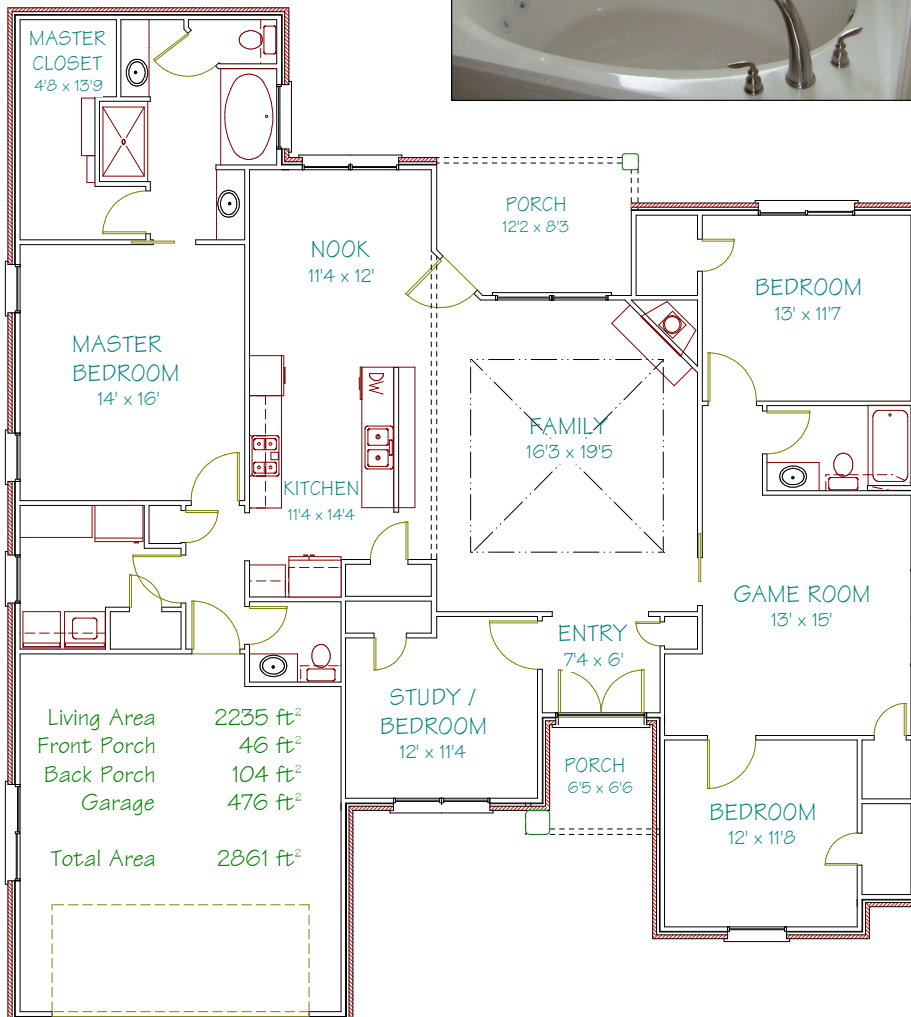

WE DON'T JUST SELL HOUSES  
WE BUILD HOMES

3041 Yasmeen Circle  
Flint, Texas  
\$209,900

Directions (from the Mall in Tyler):  
From Loop 323 go south on Broadway  
(69) 7.2 miles to Walnut Hill Drive,  
right, left into Oasis South then bear  
right, left onto Yasmeen Circle.