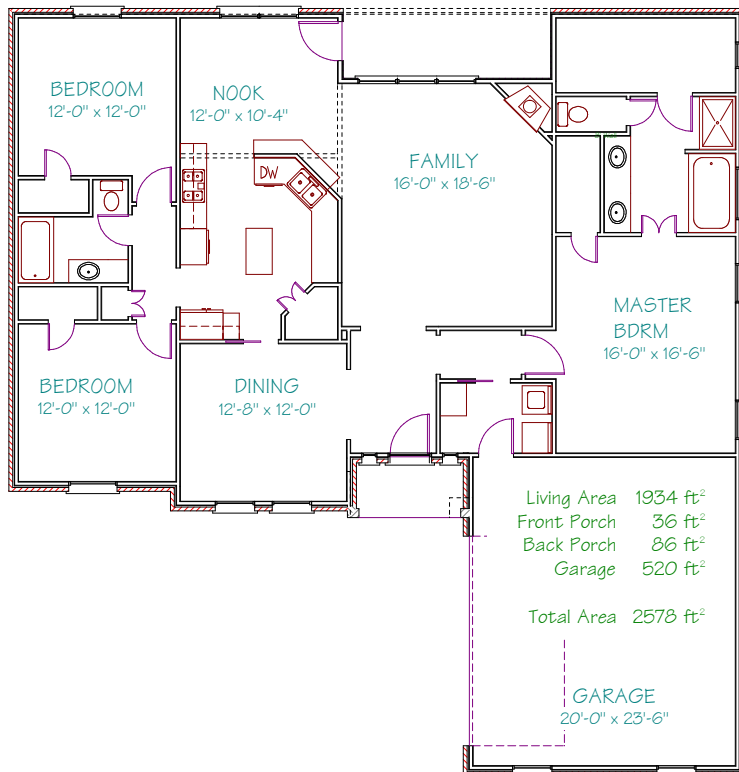

WE DON'T JUST SELL HOUSES
WE BUILD HOMES

2044 Yasmeen Circle
Flint, Texas

Directions (from the Mall in Tyler): From Loop 323 go south on Broadway (69) 7.2 miles to Walnut Hill Drive, right, left into Oasis South then bear right, left onto Yasmeen Circle.