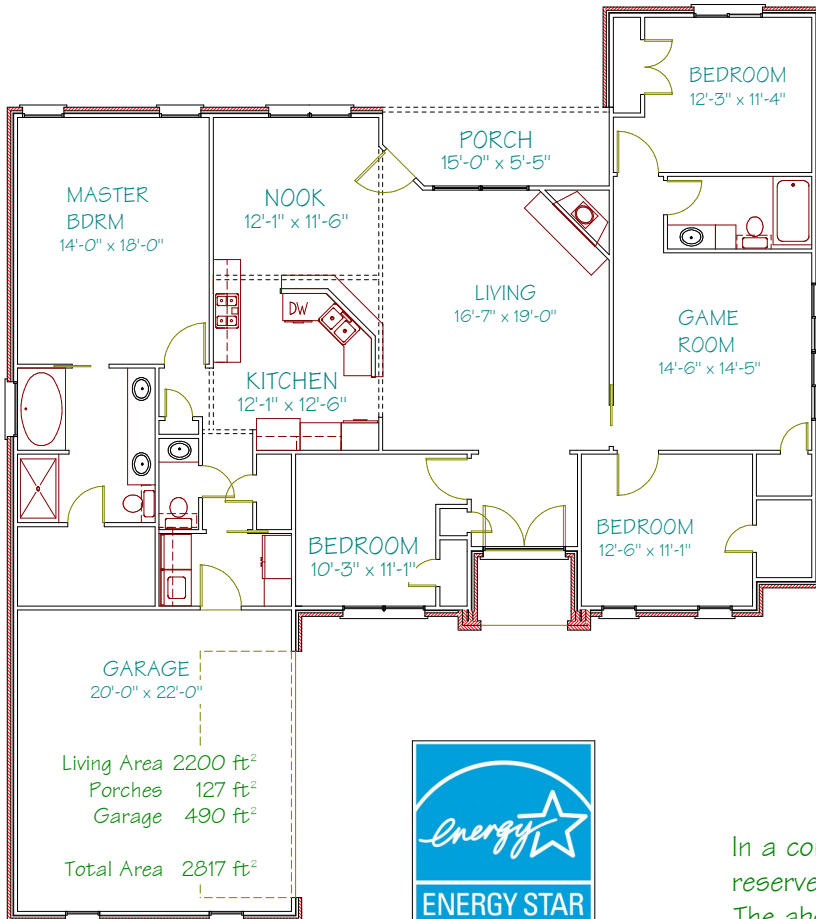

WE DON'T JUST SELL HOUSES  
WE BUILD HOMES

3068 Yasmeen Circle  
Flint, Texas

Directions (from the Mall in Tyler):  
From Loop 323 go south on Broadway (69) 7.2 miles to Walnut Hill Drive, right, left into Oasis South then bear right, left onto Yasmeen Circle.